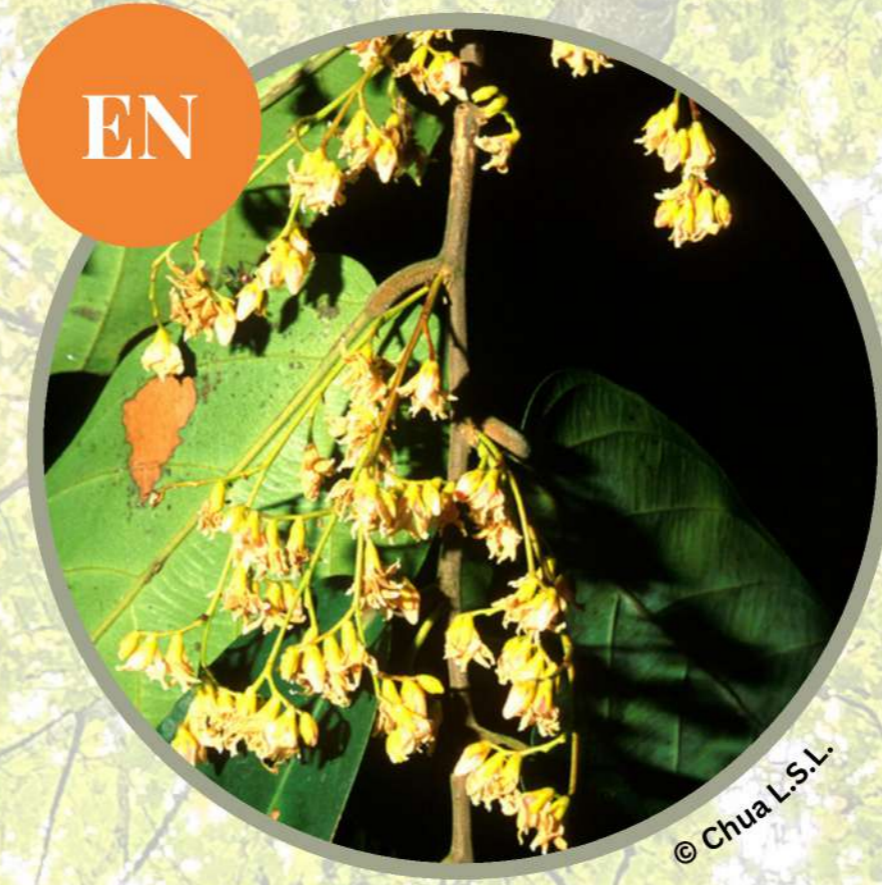

EN

© Chua L.S.L.